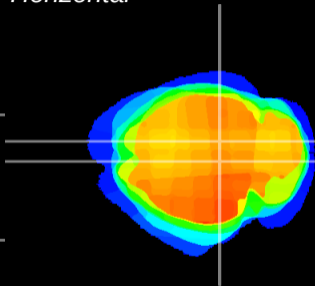

Coronal

Sagittal-R

Sagittal-L

ViBrism: CX03195
Horizontal

SC