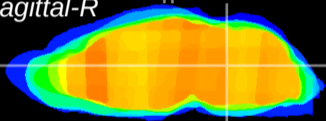

Coronal

Sagittal-R

Sagittal-L

ViBrism: CX03195
Horizontal

Tg