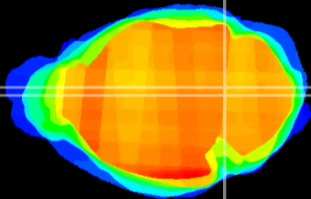

Coronal

Sagittal-R

Sagittal-L

ViBrism: CX03195
Horizontal

Tg