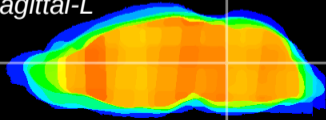

Coronal

Sagittal-R

Sagittal-L

ViBrism: CX03195
Horizontal

Tg