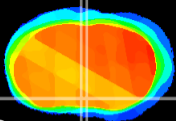

Coronal

Sagittal-R

Sagittal-L

ViBrism: CX03198
Horizontal

MPA