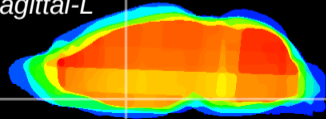

Coronal

Sagittal-R

Sagittal-L

ViBrism: CX03198
Horizontal

MPA