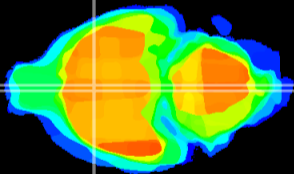

Coronal

Sagittal-R

Sagittal-L

ViBrism: CX03198
Horizontal

MPA