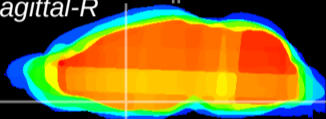

Coronal

Sagittal-R

Sagittal-L

ViBrism: CX03198
Horizontal

MPA