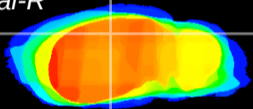

Coronal

Sagittal-R

Sagittal-L

ViBrism: CX03200
Horizontal

CA2/CA3