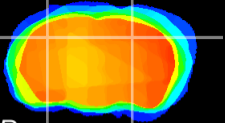

Coronal

Sagittal-R

Sagittal-L

ViBrism: CX03200
Horizontal

CA2/CA3