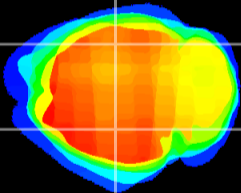

Coronal

Sagittal-R

Sagittal-L

ViBrism: CX03200
Horizontal

CA2/CA3