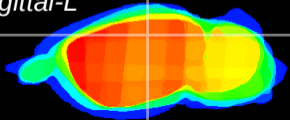

Coronal

Sagittal-R

Sagittal-L

ViBrism: CX03200
Horizontal

CA2/CA3