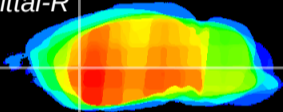

Coronal

Sagittal-R

Sagittal-L

ViBriSM: CX03203
Horizontal

CPU lateral