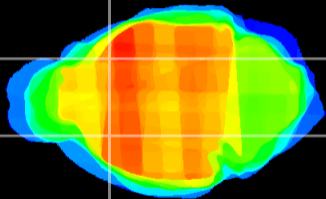

Coronal

Sagittal-R

Sagittal-L

ViBriSM: CX03203
Horizontal

CPU lateral