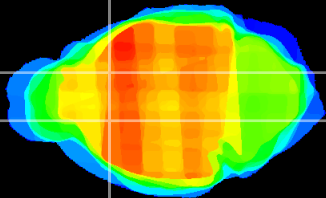

Coronal

Sagittal-R

Sagittal-L

ViBriSM: CX03203  
Horizontal

CPU medial