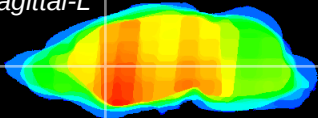

Coronal

Sagittal-R

Sagittal-L

ViBriSM: CX03203  
Horizontal

CPU medial