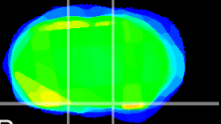

Coronal

Sagittal-R

Sagittal-L

ViBrism: CX03207
Horizontal

S0