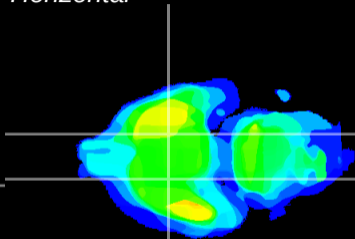

Coronal

Sagittal-R

Sagittal-L

ViBrism: CX03207
Horizontal

S0