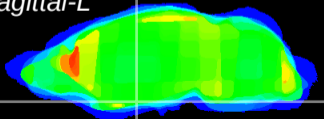

Coronal

Sagittal-R

Sagittal-L

ViBrism: CX03207
Horizontal

S0