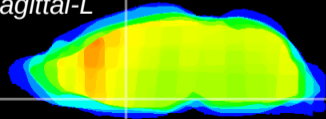

Coronal

Sagittal-R

Sagittal-L

ViBrism: CX03209
Horizontal

MPA