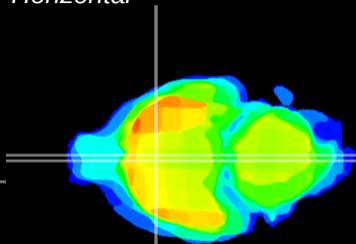

Coronal

Sagittal-R

Sagittal-L

ViBrism: CX03209
Horizontal

MPA