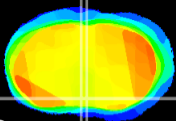

Coronal

Sagittal-R

Sagittal-L

ViBrism: CX03209
Horizontal

MPA