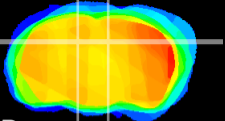

Coronal

Sagittal-R

Sagittal-L

ViBrism: CX03210
Horizontal

DG