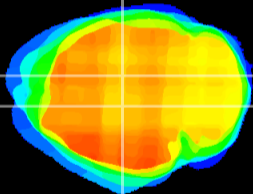

Coronal

Sagittal-R

Sagittal-L

ViBrism: CX03210
Horizontal

DG