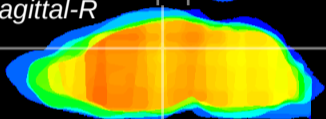

Coronal

Sagittal-R

Sagittal-L

ViBrism: CX03210
Horizontal

DG