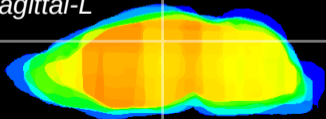

Coronal

Sagittal-R

Sagittal-L

ViBrism: CX03210
Horizontal

DG