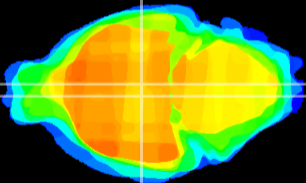

Coronal

Sagittal-R

Sagittal-L

ViBrism: CX03210
Horizontal

DM