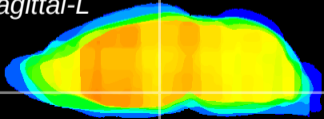

Coronal

Sagittal-R

Sagittal-L

ViBrism: CX03210
Horizontal

DM