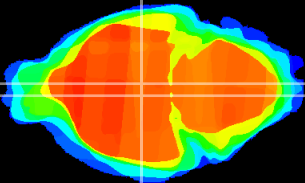

Coronal

Sagittal-R

Sagittal-L

ViBrism: CX03211
Horizontal

DM