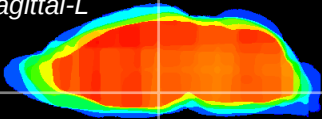

Coronal

Sagittal-R

Sagittal-L

ViBrism: CX03211
Horizontal

DM