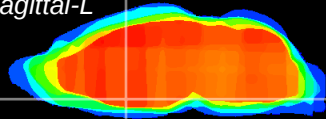

Coronal

Sagittal-R

Sagittal-L

ViBrism: CX03211
Horizontal

MPA