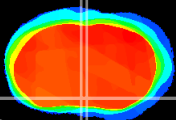

Coronal

Sagittal-R

Sagittal-L

ViBrism: CX03211
Horizontal

MPA