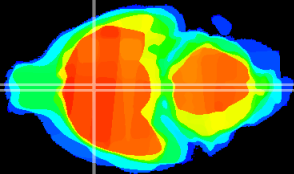

Coronal

Sagittal-R

Sagittal-L

ViBrism: CX03211
Horizontal

MPA