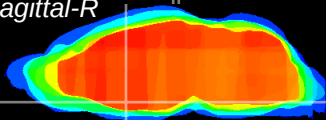

Coronal

Sagittal-R

Sagittal-L

ViBrism: CX03211
Horizontal

MPA