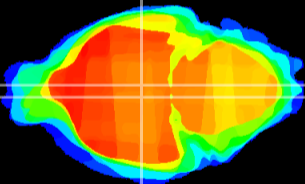

Coronal

Sagittal-R

Sagittal-L

ViBrism: CX03213
Horizontal

DM