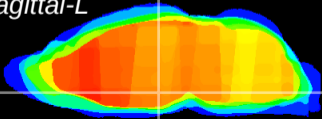

Coronal

Sagittal-R

Sagittal-L

ViBrism: CX03213
Horizontal

DM