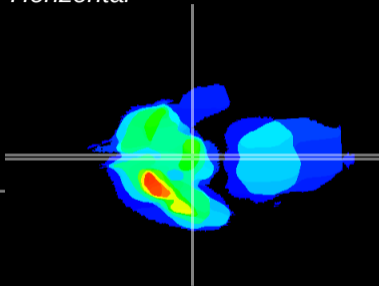

Coronal

Sagittal-R

Sagittal-L

ViBrism: CX03213
Horizontal

ME