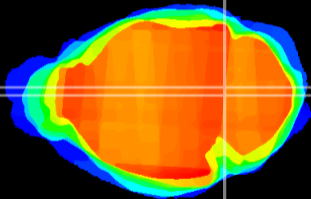

Coronal

Sagittal-R

Sagittal-L

ViBrism: CX03215
Horizontal

Tg