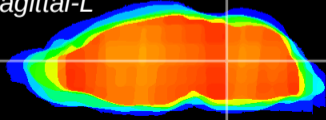

Coronal

Sagittal-R

Sagittal-L

ViBrism: CX03215
Horizontal

Tg