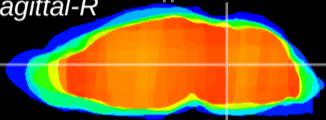

Coronal

Sagittal-R

Sagittal-L

ViBrism: CX03215
Horizontal

Tg