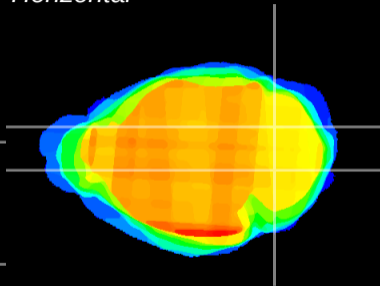

Coronal

Sagittal-R

Sagittal-L

ViBrism: CX03218
Horizontal

Cb nucleus