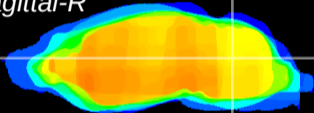

Coronal

Sagittal-R

Sagittal-L

ViBrism: CX03218
Horizontal

Cb nucleus