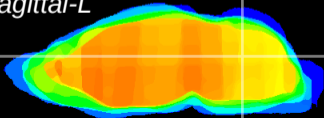

Coronal

Sagittal-R

Sagittal-L

ViBrism: CX03218
Horizontal

Cb nucleus