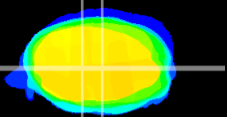

Coronal

Sagittal-R

Sagittal-L

ViBrism: CX03218
Horizontal

MVe