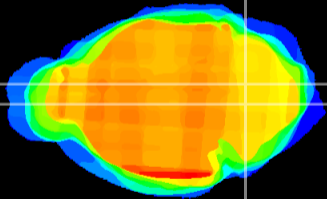

Coronal

Sagittal-R

Sagittal-L

ViBrism: CX03218
Horizontal

MVe