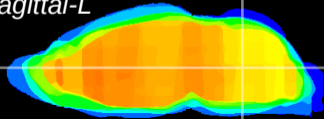

Coronal

Sagittal-R

Sagittal-L

ViBrism: CX03218
Horizontal

MVe