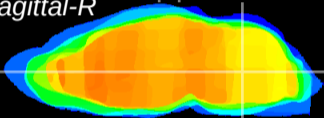

Coronal

Sagittal-R

Sagittal-L

ViBrism: CX03218
Horizontal

MVe