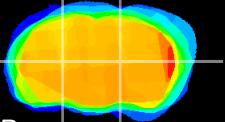

Coronal

Sagittal-R

Sagittal-L

ViBrism: CX03218
Horizontal

VPM/VPL