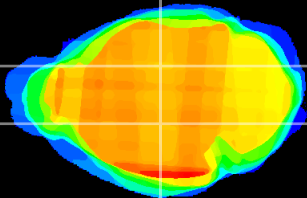

Coronal

Sagittal-R

Sagittal-L

ViBrism: CX03218
Horizontal

VPM/VPL