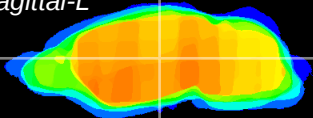

Coronal

Sagittal-R

Sagittal-L

ViBrism: CX03218
Horizontal

VPM/VPL