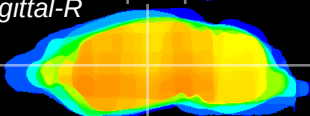

Coronal

Sagittal-R

Sagittal-L

ViBrism: CX03218
Horizontal

VPM/VPL