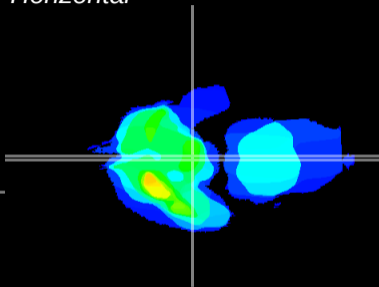

Coronal

Sagittal-R

Sagittal-L

ViBrism: CX03220
Horizontal

ME