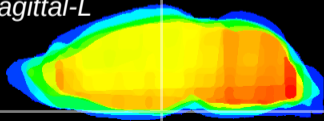

Coronal

Sagittal-R

Sagittal-L

ViBrism: CX03220
Horizontal

ME