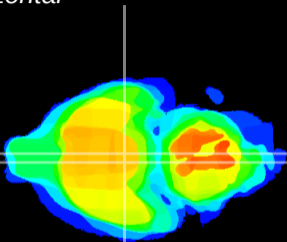

Coronal

Sagittal-R

Sagittal-L

ViBrism: CX03220
Horizontal

VMH