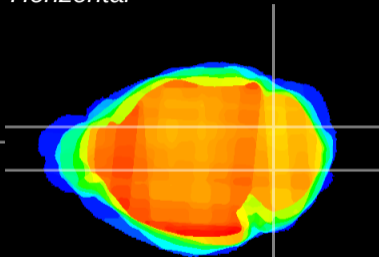

Coronal

Sagittal-R

Sagittal-L

ViBrism: CX03221  
Horizontal

Cb nucleus