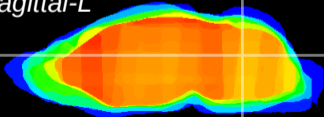

Coronal

Sagittal-R

Sagittal-L

ViBrism: CX03221  
Horizontal

Cb nucleus