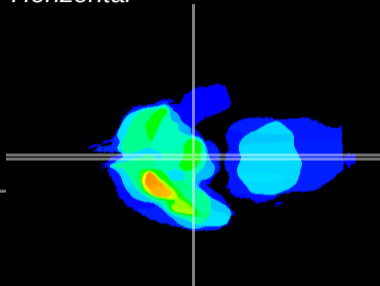

Coronal

Sagittal-R

Sagittal-L

ViBrism: CX03221
Horizontal

ME