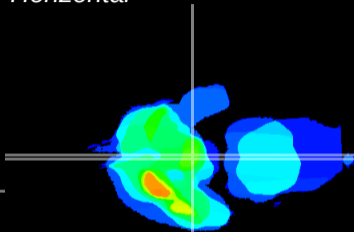

*Coronal*

*Sagittal-R*

*Sagittal-L*

ViBrism: CX03227  
*Horizontal*

ME