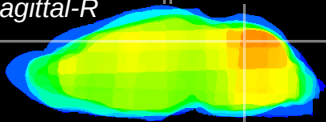

Coronal

Sagittal-R

Sagittal-L

ViBrism: CX03229  
Horizontal

Cb vermis