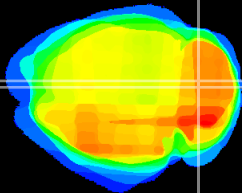

Coronal

Sagittal-R

Sagittal-L

ViBrism: CX03229  
Horizontal

Cb vermis