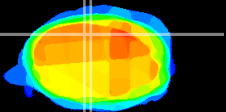

Coronal

Sagittal-R

Sagittal-L

ViBrism: CX03229  
Horizontal

Cb vermis