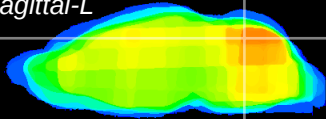

Coronal

Sagittal-R

Sagittal-L

ViBrism: CX03229  
Horizontal

Cb vermis