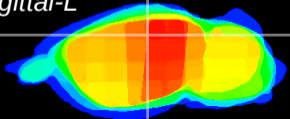

Coronal

Sagittal-R

Sagittal-L

ViBrism: CX03230
Horizontal

CA2/CA3