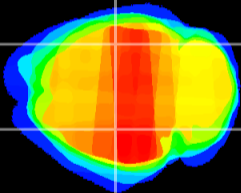

Coronal

Sagittal-R

Sagittal-L

ViBrism: CX03230
Horizontal

CA2/CA3