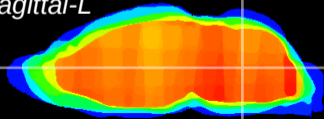

Coronal

Sagittal-R

Sagittal-L

ViBrism: CX03239
Horizontal

MVe