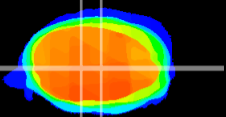

Coronal

Sagittal-R

Sagittal-L

ViBrism: CX03239
Horizontal

MVe