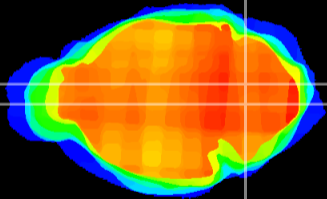

Coronal

Sagittal-R

Sagittal-L

ViBrism: CX03239
Horizontal

MVe