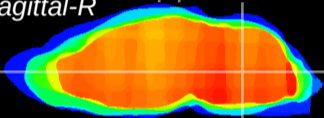

Coronal

Sagittal-R

Sagittal-L

ViBrism: CX03239
Horizontal

MVe