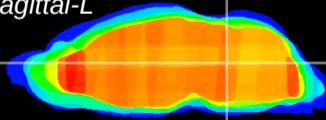

Coronal

Sagittal-R

Sagittal-L

ViBrism: CX03243
Horizontal

Tg