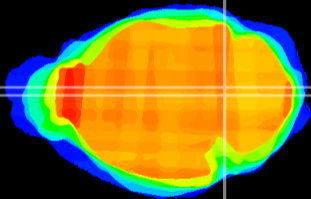

Coronal

Sagittal-R

Sagittal-L

ViBrism: CX03243
Horizontal

Tg