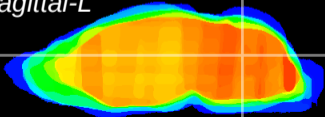

Coronal

Sagittal-R

Sagittal-L

ViBrism: CX03244
Horizontal

Cb nucleus