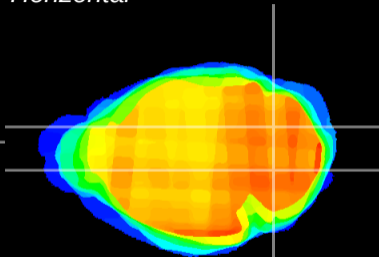

Coronal

Sagittal-R

Sagittal-L

ViBrism: CX03244
Horizontal

Cb nucleus