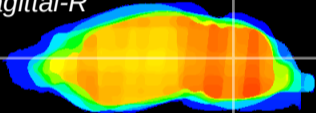

Coronal

Sagittal-R

Sagittal-L

ViBrism: CX03244
Horizontal

Cb nucleus