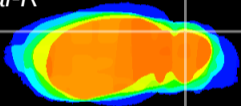

Coronal

Sagittal-R

Sagittal-L

ViBrism: CX03248
Horizontal

Cb lobe