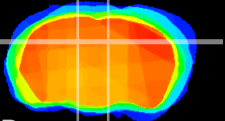

Coronal

Sagittal-R

Sagittal-L

ViBrism: CX03250
Horizontal

DG