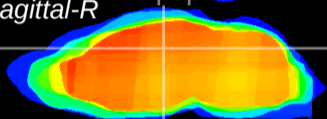

Coronal

Sagittal-R

Sagittal-L

ViBrism: CX03250
Horizontal

DG