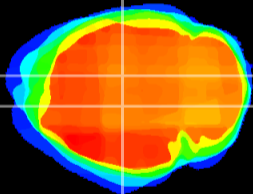

Coronal

Sagittal-R

Sagittal-L

ViBrism: CX03250
Horizontal

DG