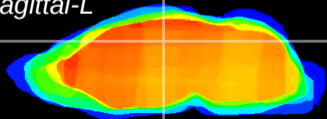

Coronal

Sagittal-R

Sagittal-L

ViBrism: CX03250
Horizontal

DG