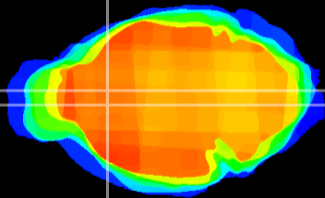

Coronal

Sagittal-R

Sagittal-L

ViBrism: CX03250
Horizontal

LS