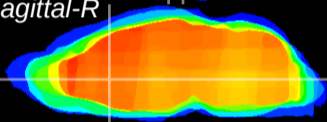

Coronal

Sagittal-R

Sagittal-L

ViBrism: CX03250
Horizontal

LS