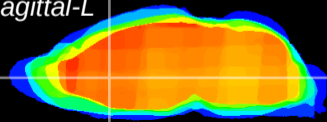

Coronal

Sagittal-R

Sagittal-L

ViBrism: CX03250
Horizontal

LS