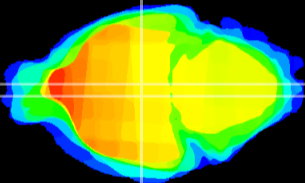

Coronal

Sagittal-R

Sagittal-L

ViBrism: CX03254
Horizontal

DM