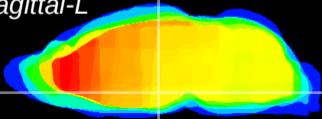

Coronal

Sagittal-R

Sagittal-L

ViBrism: CX03254
Horizontal

DM