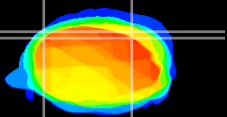

Coronal

Sagittal-R

Sagittal-L

ViBrism: CX03260
Horizontal

Cb lobe