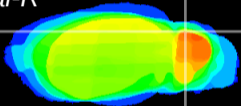

Coronal

Sagittal-R

Sagittal-L

ViBrism: CX03260
Horizontal

Cb lobe