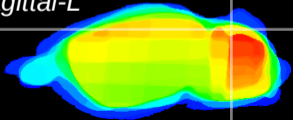

Coronal

Sagittal-R

Sagittal-L

ViBrism: CX03260
Horizontal

Cb lobe