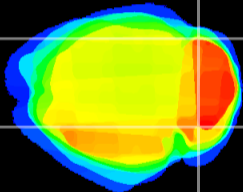

Coronal

Sagittal-R

Sagittal-L

ViBrism: CX03260
Horizontal

Cb lobe