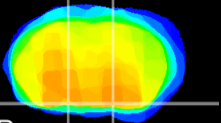

Coronal

Sagittal-R

Sagittal-L

ViBrism: CX03261
Horizontal

S0