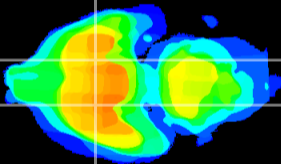

Coronal

Sagittal-R

Sagittal-L

ViBrism: CX03261
Horizontal

S0