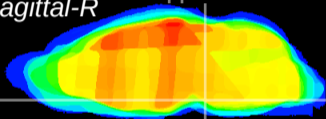

Coronal

Sagittal-R

Sagittal-L

ViBrism: CX03263
Horizontal

Pn