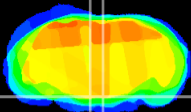

Coronal

Sagittal-R

Sagittal-L

ViBrism: CX03263
Horizontal

Pn