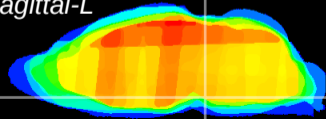

Coronal

Sagittal-R

Sagittal-L

ViBrism: CX03263
Horizontal

Pn