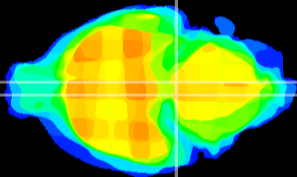

Coronal

Sagittal-R

Sagittal-L

ViBrism: CX03263
Horizontal

Pn