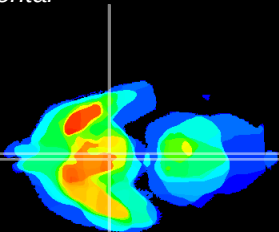

Coronal

Sagittal-R

Sagittal-L

ViBrism: CX03265
Horizontal

Arc