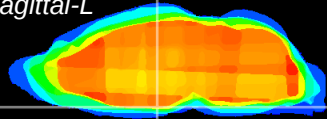

Coronal

Sagittal-R

Sagittal-L

ViBrism: CX03265
Horizontal

Arc