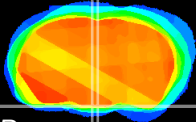

Coronal

Sagittal-R

Sagittal-L

ViBrism: CX03265
Horizontal

Arc