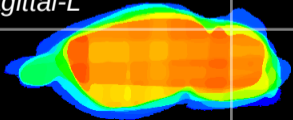

Coronal

Sagittal-R

Sagittal-L

ViBrism: CX03265
Horizontal

Cb lobe