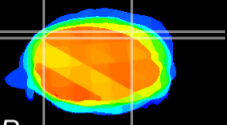

Coronal

Sagittal-R

Sagittal-L

ViBrism: CX03265
Horizontal

Cb lobe