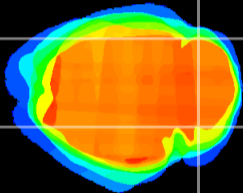

Coronal

Sagittal-R

Sagittal-L

ViBrism: CX03265
Horizontal

Cb lobe