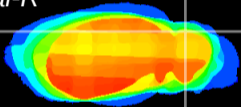

Coronal

Sagittal-R

Sagittal-L

ViBrism: CX03265
Horizontal

Cb lobe