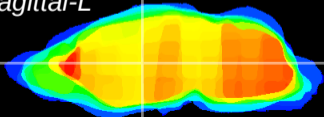

Coronal

Sagittal-R

Sagittal-L

ViBriSM: CX03270  
Horizontal

VA/VL