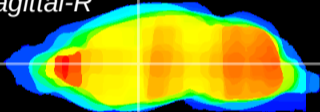

Coronal

Sagittal-R

Sagittal-L

ViBriSM: CX03270  
Horizontal

VA/VL