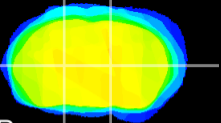

Coronal

Sagittal-R

Sagittal-L

ViBriSM: CX03270  
Horizontal

VA/VL