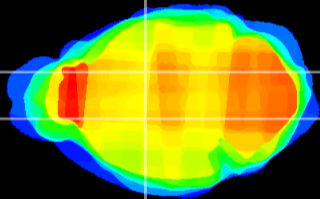

Coronal

Sagittal-R

Sagittal-L

ViBriSM: CX03270  
Horizontal

VA/VL