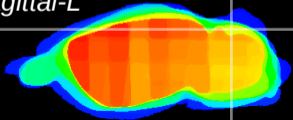

Coronal

Sagittal-R

Sagittal-L

ViBrism: CX03271
Horizontal

Cb lobe