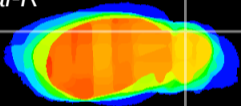

Coronal

Sagittal-R

Sagittal-L

ViBrism: CX03271
Horizontal

Cb lobe