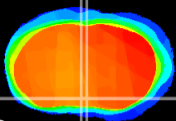

Coronal

Sagittal-R

Sagittal-L

ViBrism: CX03271  
Horizontal

MPA