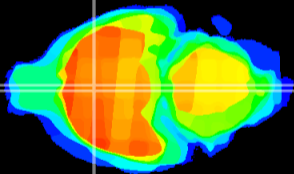

Coronal

Sagittal-R

Sagittal-L

ViBrism: CX03271  
Horizontal

MPA