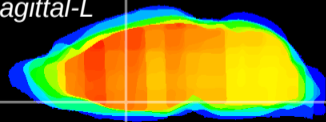

Coronal

Sagittal-R

Sagittal-L

ViBrism: CX03271  
Horizontal

MPA