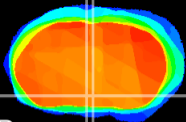

Coronal

Sagittal-R

Sagittal-L

ViBrism: CX03274
Horizontal

SPa dorsal