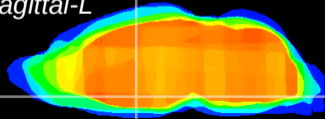

Coronal

Sagittal-R

Sagittal-L

ViBrism: CX03274
Horizontal

SPa dorsal