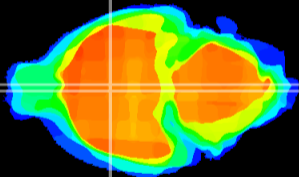

Coronal

Sagittal-R

Sagittal-L

ViBrism: CX03274
Horizontal

SPa dorsal