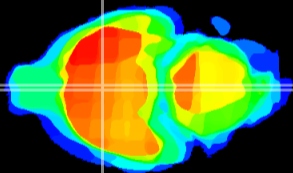

Coronal

Sagittal-R

Sagittal-L

ViBrism: CX03275  
Horizontal

SPa ventral