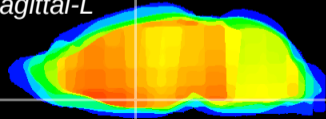

Coronal

Sagittal-R

Sagittal-L

ViBrism: CX03275  
Horizontal

SPa ventral