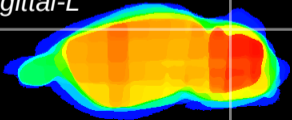

Coronal

Sagittal-R

Sagittal-L

ViBrism: CX03276
Horizontal

Cb lobe