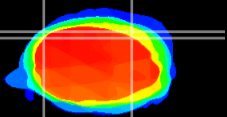

Coronal

Sagittal-R

Sagittal-L

ViBrism: CX03276
Horizontal

Cb lobe