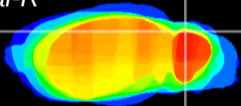

Coronal

Sagittal-R

Sagittal-L

ViBrism: CX03276
Horizontal

Cb lobe