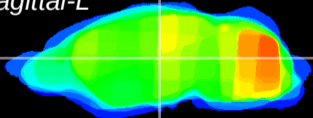

Coronal

Sagittal-R

Sagittal-L

ViBrism: CX03277
Horizontal

VPM/VPL