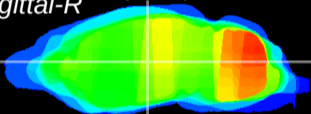

Coronal

Sagittal-R

Sagittal-L

ViBrism: CX03277
Horizontal

VPM/VPL