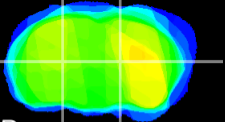

Coronal

Sagittal-R

Sagittal-L

ViBrism: CX03277
Horizontal

VPM/VPL