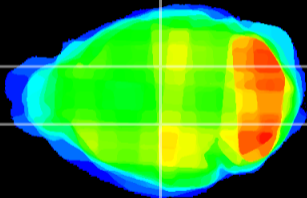

Coronal

Sagittal-R

Sagittal-L

ViBrism: CX03277
Horizontal

VPM/VPL