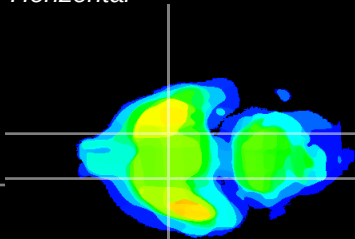

Coronal

Sagittal-R

Sagittal-L

ViBriSM: CX03278
Horizontal

S0