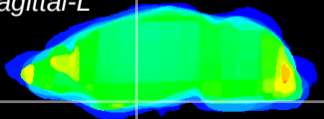

Coronal

Sagittal-R

Sagittal-L

ViBrism: CX03279
Horizontal

S0