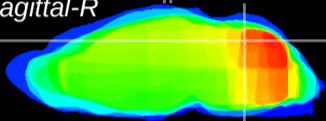

Coronal

Sagittal-R

Sagittal-L

ViBrism: CX03280
Horizontal

Cb vermis