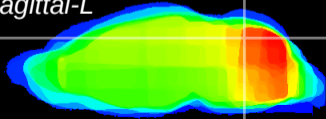

Coronal

Sagittal-R

Sagittal-L

ViBrism: CX03280
Horizontal

Cb vermis