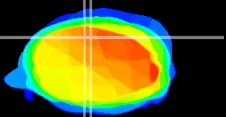

Coronal

Sagittal-R

Sagittal-L

ViBrism: CX03280
Horizontal

Cb vermis