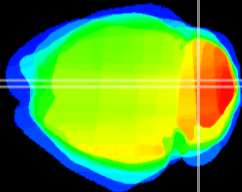

Coronal

Sagittal-R

Sagittal-L

ViBrism: CX03280
Horizontal

Cb vermis