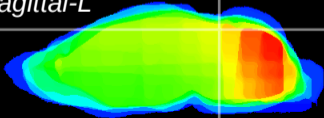

Coronal

Sagittal-R

Sagittal-L

ViBrism: CX03280
Horizontal

IC