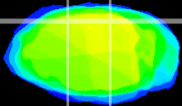

Coronal

Sagittal-R

Sagittal-L

ViBrism: CX03280
Horizontal

IC