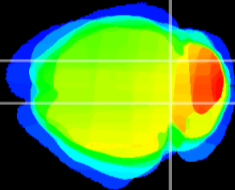

Coronal

Sagittal-R

Sagittal-L

ViBrism: CX03280
Horizontal

IC