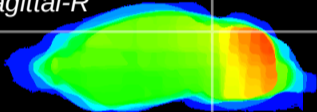

Coronal

Sagittal-R

Sagittal-L

ViBrism: CX03280
Horizontal

IC