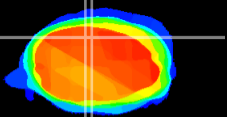

Coronal

Sagittal-R

Sagittal-L

ViBrism: CX03281
Horizontal

Cb vermis