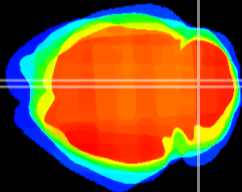

Coronal

Sagittal-R

Sagittal-L

ViBrism: CX03281
Horizontal

Cb vermis