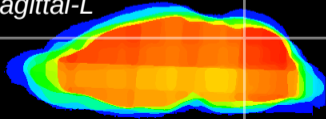

Coronal

Sagittal-R

Sagittal-L

ViBrism: CX03281
Horizontal

Cb vermis