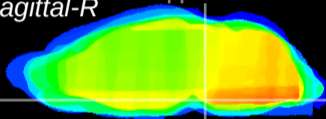

Coronal

Sagittal-R

Sagittal-L

ViBrism: CX03283
Horizontal

Pn