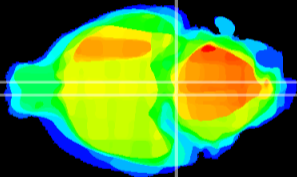

Coronal

Sagittal-R

Sagittal-L

ViBrism: CX03283
Horizontal

Pn