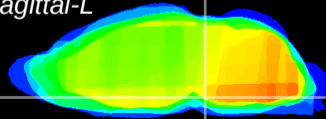

Coronal

Sagittal-R

Sagittal-L

ViBrism: CX03283
Horizontal

Pn